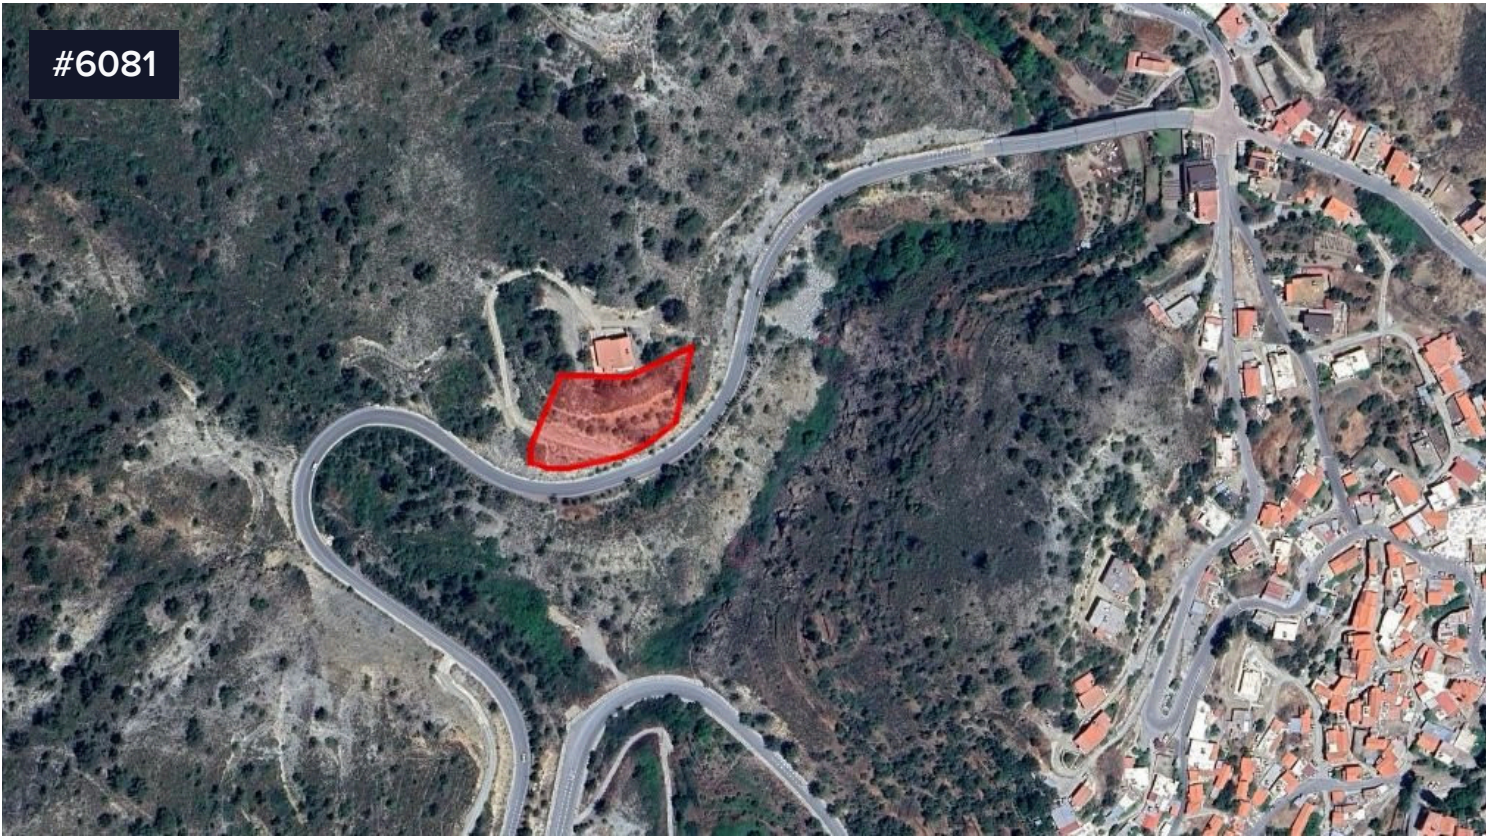

#6081

Residential Field for Sale

€180,000 +VAT

📍 Pelendri, Limassol

Residential field is available for sale located in quite area in Pelendri, in Limassol district.

Conveniently positioned close to the highway, this property provides easy access to nearby amenities and facilities. Whether you're looking to enjoy local shops, restaurants, or recreational activities, everything you need is within a short drive.

The property falls within Residential Zone H5 with a building coefficient of 30%, coverage of 20%, and permission for 2 floors (up to 8.3 meters) of construction.

Title deed is available.

Area

📏 3058 m²

Constantinos Yiorkas