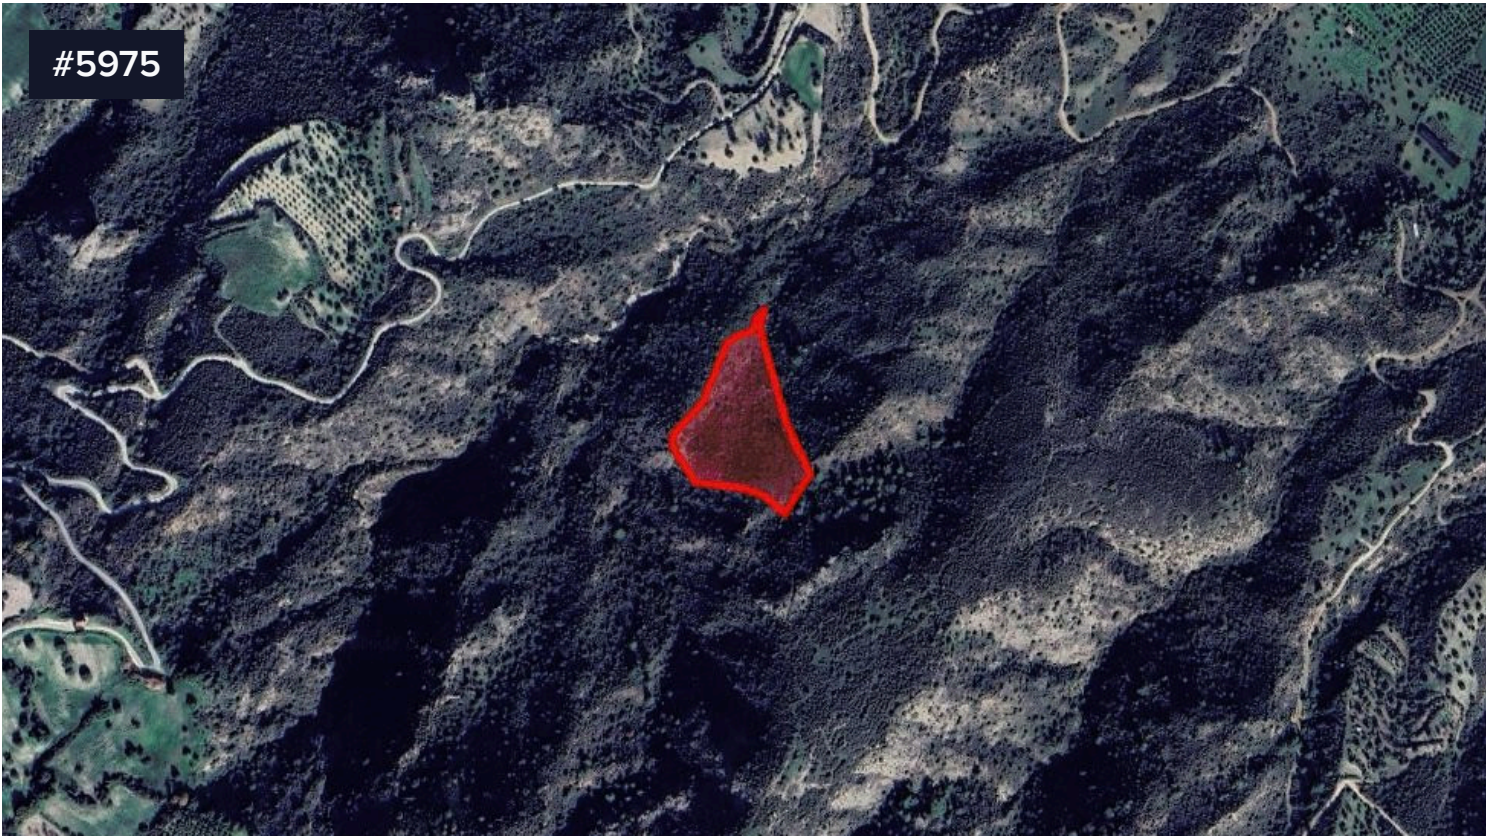

#5975

Agricultural Field for Sale

€27,500

 Lefkara Pano, Larnaca

Agricultural field is available for sale located in quite area in Pano Lefkara, in Larnaca district.

It is situated close to a plethora of amenities and services such as schools, banks, pharmacies, cafes, shops, supermarkets, bakeries e.t.c.

It offers easy access to main roads and highway.

The property falls within Agricultural Planning Zone Γα4, with a building coefficient of 10%, coverage of 10%, and permission for 2 floors (7m) of construction.

Title deed is available.

Area

 11037 m²

Stathis Charalambous

 (+357) 97865579

 stathis@cypropertygroup.com