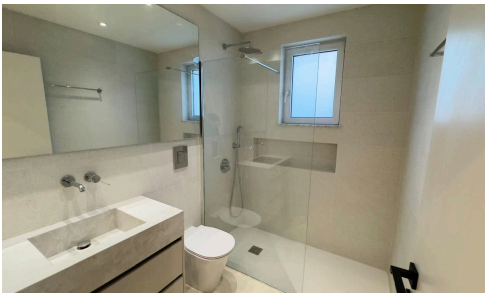

## Two Bedroom Apartment for Rent

€800 /month

 Pyla, Larnaca

A modern two bedroom apartment is available for rent located in Pyla area in Larnaka district.

Located in Pyla, residents enjoy a serene atmosphere blended with easy access to local amenities, including shops, cafes, and schools. The area is known for its beautiful surroundings and friendly community, making it an ideal place to call home. The apartment also offers stunning country views, allowing you to relax and unwind in a picturesque