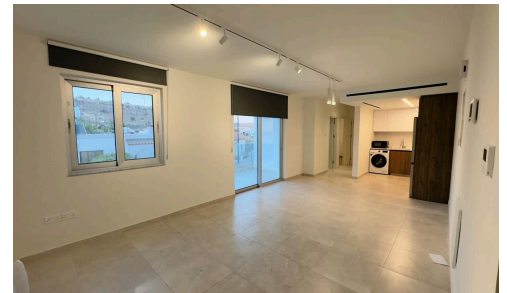

## Two Bedroom Apartment for Rent

€800 /month

 Pyla, Larnaca

A modern two bedroom apartment is available for rent located in Pyla area in Larnaka district.

Located in Pyla, residents enjoy a serene atmosphere blended with easy access to local amenities, including shops, cafes, and schools. The area is known for its beautiful surroundings and friendly community, making it an ideal place to call home. The apartment also offers stunning country views, allowing you to relax and unwind in a picturesque