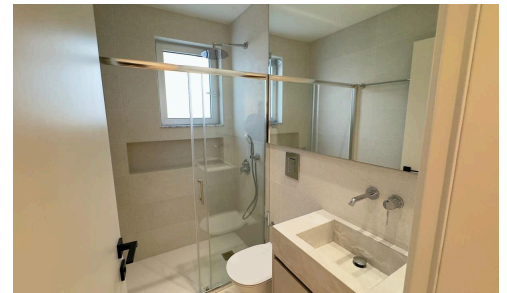

## Two Bedroom Apartment for Rent

€900 /month

 Pyla, Larnaca

A modern two bedroom apartment is available for rent located in Pyla area in Larnaka district.

It is situated close to a wide range of amenities and services, such as schools, banks, supermarkets, shops, pharmacies, and cafes, it is just a few minutes drive distance to the beach.