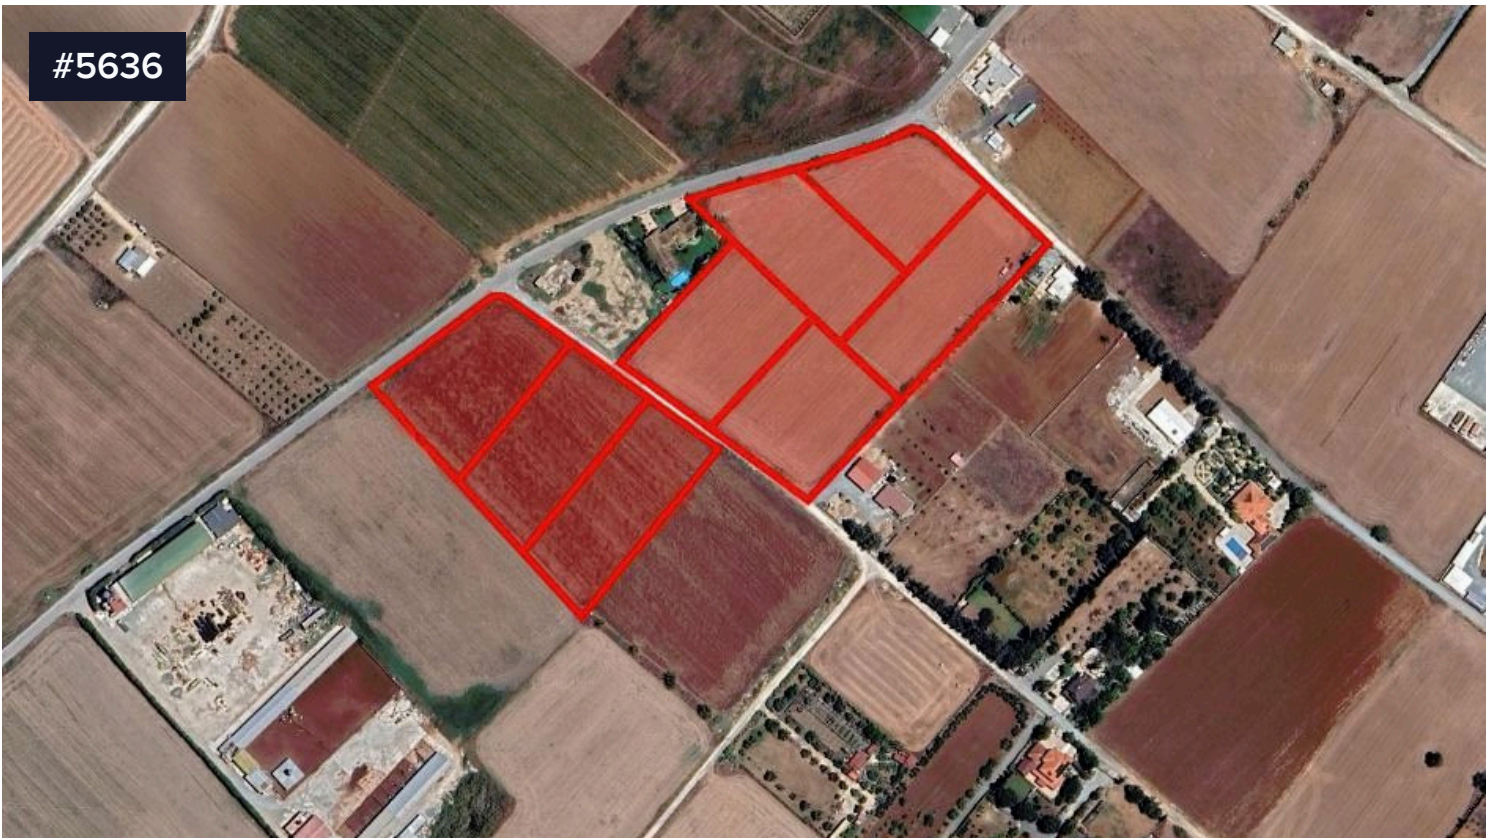

#5636

Agricultural Field for Sale

€1,200,000

📍 Kiti, Larnaca

Agricultural field with an area of approximately 31,680 sqm is available for sale, located in the Kiti area of the Larnaca district.

It is situated near a plethora of amenities and services such as schools, banks, bakeries, supermarkets, and is just a few minutes' drive from the beach.

The location offers excellent access to the main roads and the highway.

The asset falls within Protection Zone Z1 with a building coefficient of 6%, coverage of 6%, and permission for 2 floors (up to 8.3 meters) of construction.

It is important to mention that the units are being sold as a unified property.

Area

📏 31680 m²

Giorgos Yiorkas

📞 (+357) 99820194

📧 gyiorkas@cypropertygroup.com