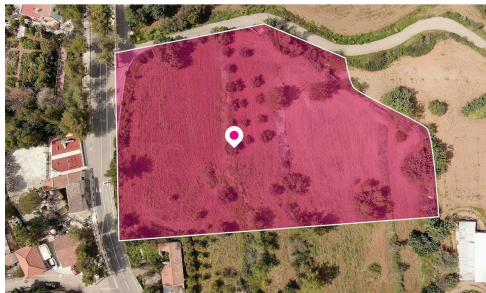

## Field for Sale

€60,000 +VAT

 Lageia, Larnaca

~~€80,000~~

Available for sale is the 1/2 share of a residential field, which corresponds to an area of approximately 3000 sqm, in Lageia community, of Larnaca District. It is located in the eastern part of the village. In addition has a good access to the centre of the village and to the neighbouring villages.

The field has an irregular shape, a sloping surface and abuts onto a registered road. It falls within in the

Area

 6000 m<sup>2</sup>

**Rafaella Thrasivoulou**

 (+357) 24259301

 rafaella@cypropertygroup.com