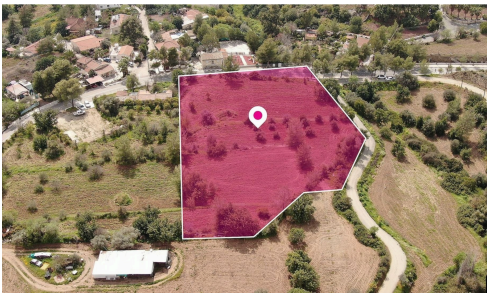

## Field for Sale

€60,000 +VAT

 Lageia, Larnaca

~~€80,000~~

Available for sale is the 1/2 share of a residential field, which corresponds to an area of approximately 3000 sqm, in Lageia community, of Larnaca District. It is located in the eastern part of the village. In addition has a good access to the centre of the village and to the neighbouring villages.

The field has an irregular shape, a sloping surface and abuts onto a registered road. It falls within in the

Area

 6000 m<sup>2</sup>

**Rafaella Thrasivoulou**

 (+357) 24259301

 rafaella@cypropertygroup.com