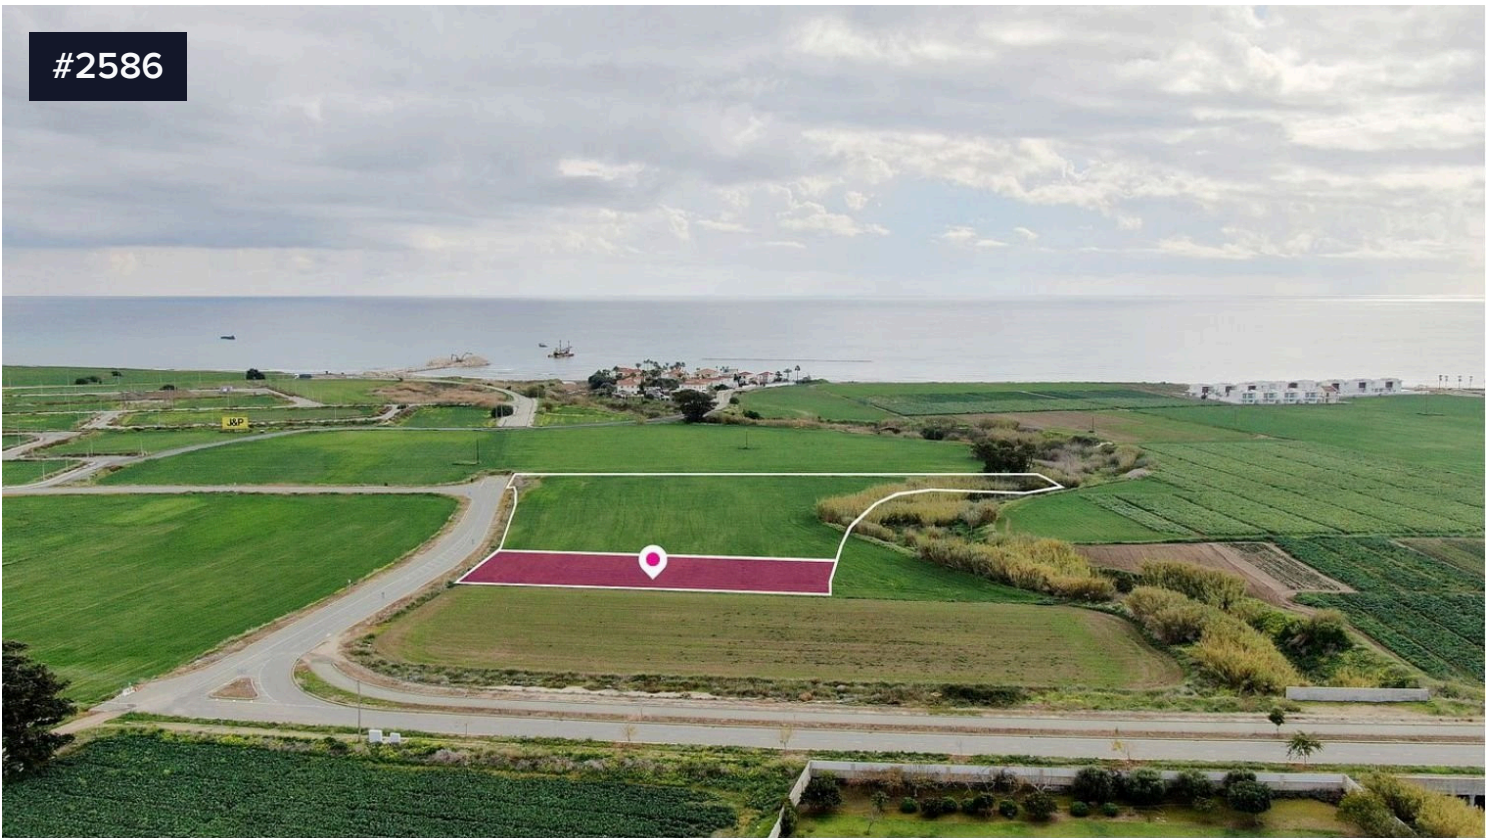

## Field for Sale

€120,000 +VAT

 Kiti, Larnaca

€143,000

Field available for sale located in Kiti village, which is close to all amenities as schools, bank, supermarkets and ten minutes walking distance to the beach. The field situated in a touristic zone area (Ta2).

The field has an area of 14,590 sqm. which the 1,824 sq.m. is for sale.

It is suitable for hotel and bungalows.

Area

 14590 m<sup>2</sup>

**Rafaella Thrasivoulou**

 (+357) 24259301

 rafaella@cypropertygroup.com